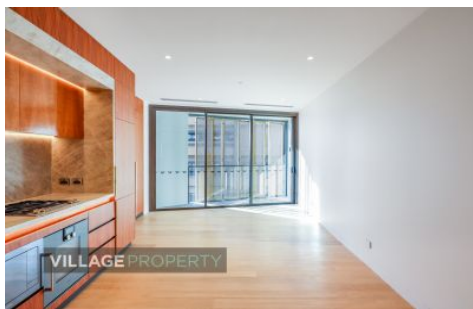

VILLAGE PROPERTY

1601/160 King Street Sydney NSW

Available from 1st June -

Designed to complement the architectural masterpieces that frame its location, this meticulously designed residence pay homage to classic architectural principles using a dynamic and contemporary approach. With nearby St James Church, Hyde Park Barracks Museum, The Supreme Court of New South Wales and Hyde Park all at your door ready to wake up to each day.

- Deluxe kitchen with Gaggeneau appliances
- Timber floors, LED lighting
- Ducted r/c air-con, video intercom entry
- Inbuilt fridge, oven, dishwasher included
- Internal laundry with dryer

[For full version visit the website](https://www.villageproperty.com.au)