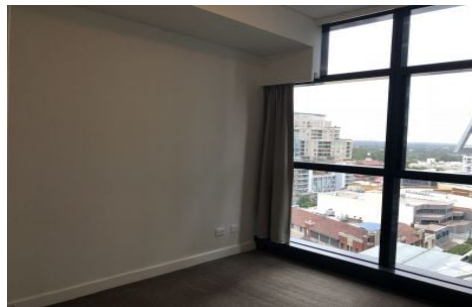

# VILLAGE PROPERTY

**1103/438 Victoria Avenue Chatswood NSW**

1  1 

Available from May 25th

Luxury 1 bedroom apartments with the best views on the North Shore!

Gracing the skyline above the Chatswood Transport Interchange, the Metro Residences will be the new landmark residential address on the North Shore.

Concept design by renowned Australian architects COX Design Inc. Every apartment has been designed to maximise the location and spectacular city, harbour, mountain and ocean views.

Surround yourself in luxury with expansive living spaces,