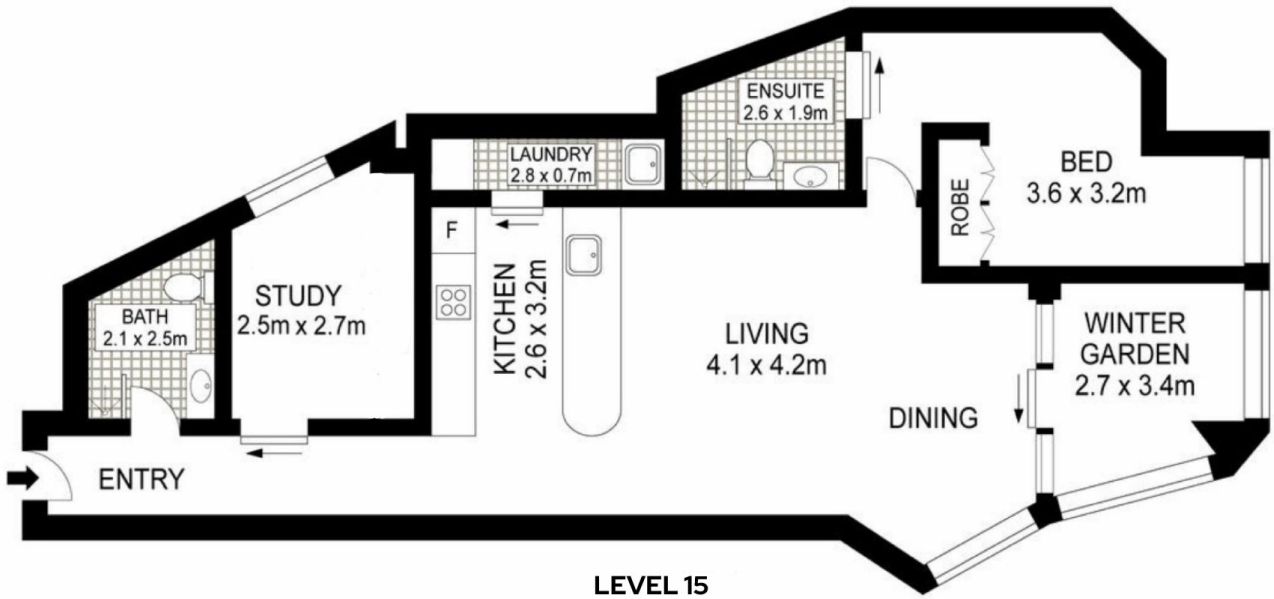

1501/116 Bathurst, Sydney NSW 2000

DISCLAIMER: PLANS SHOWN ARE FOR PRESENTATION PURPOSES AND ARE NOT PART OF ANY LEGAL DOCUMENT.
ALL MEASUREMENTS AND FIGURES ARE APPROXIMATE.

VILLAGE PROPERTY