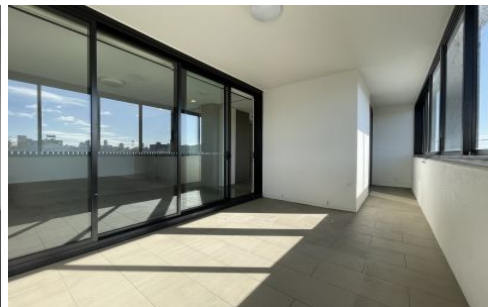

# VILLAGE PROPERTY

**406/1 Gantry Lane Camperdown NSW**

1  1  1 

Available from 20th Nov-

Created by leading architects Bates Smart, this gorgeous apartment is located in the vibrant and sought after urban village in Gantry Camperdown. Just four kilometers from Sydney Uni and RPA, this sensational apartment in the Gantry, offers quality finishes and access to the courtyard and pool creating the perfect resort-like escape.

Preferred lease periods 12 months.

Features:

- Top floor residence with area views
- Smart open floorplan with low maintenance design
- Large carpet bedroom with built-in wardrobes

[For full version visit the website](https://www.villageproperty.com.au/lease/nsw/inner-west/camperdown/residential/apartment/8525740)