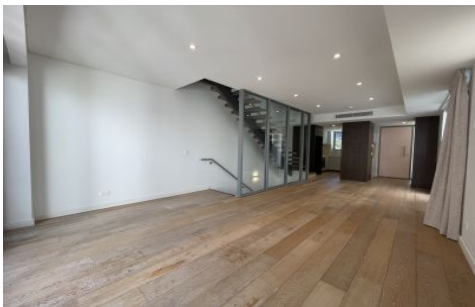

VILLAGE PROPERTY

70A Dunning Avenue Rosebery NSW

3 2 1

Please note this property is only for 6 months lease, owner will move in after

Available NOW

Trinity Terrace- 3 bedroom 2.5 Bath w/a private garage

The home that suits your lifestyle, easy access to CBD, Airport, Eastern suburb beaches, Centennial Park, Moore Park Golf, Shopping Plaza, Uni, Green Square train station and Green Square Town Centre which is currently under a multibillion dollar change,

Features

- 3 bedrooms with Study with built-ins

[For full version visit the website](https://www.villageproperty.com.au/lease/nsw/eastern-suburbs/rosebery/residential/terrace/8521901)

Type : Terrace

Price : $1,300 per week

View : <https://www.villageproperty.com.au/lease/nsw/eastern-suburbs/rosebery/residential/terrace/8521901>

<https://www.villageproperty.com.au>