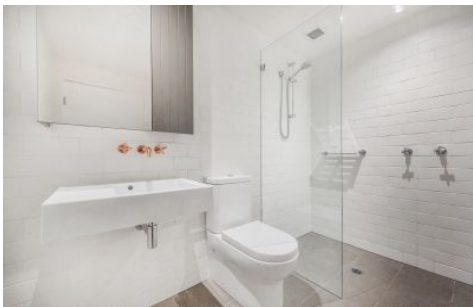

## A25/356 George Street Waterloo NSW

Available 11th June -

The exquisite internal glazing, high concrete ceilings with custom lighting all combine to create that feeling of comfort and space that you will fall in love with. With northern sunshine and outlooks onto the three beautiful landscaped courtyards, the creative efforts of the stellar design team are obvious.