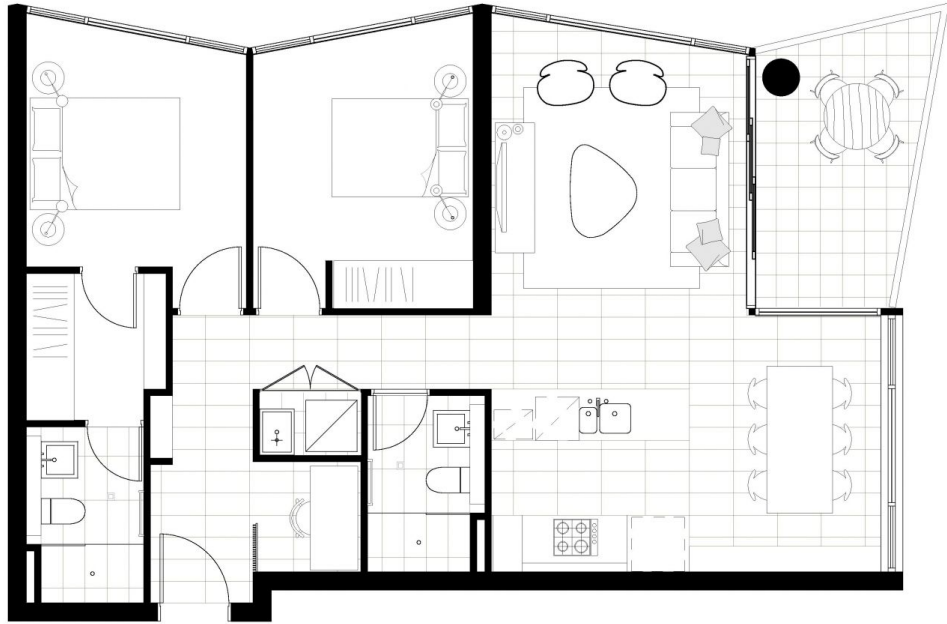

lighthouse
BURWOOD

LEVEL 4, 6, 8, 10, 12

405, 605, 805,
1005, 1205

2 Bedrooms

Internal area (sqm): 79

Balcony area (sqm): 8

Total (sqm): 87

lighthouseburwood.com.au | 1800 137 889

ATLAS
PROPERTY HOLDINGS PTY LTD

CBRE