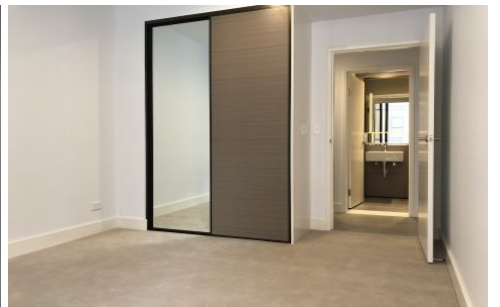

VILLAGE PROPERTY

D301/1 Broughton Street Parramatta NSW

1  1  1 

Available 20th November

Located on the Parramatta riverfront, the Promenade has been designed to capture all that's best about river life. Close to the heart of a bustling city yet feeling like a luxury retreat, residents will feel serene perched above the tranquil turns of the river. Only minutes to the University of Western Sydney and a short walk to Westfield Parramatta's thriving shops and restaurants. Located within easy access to bus, train, ferry and the M4. Expansive landscaped park-lands, private residents' podium garden, retail plaza and sweeping views over the river and beyond

Type : Apartment

Price : \$600 Per Week

View : <https://www.villageproperty.com.au/lease/nsw/parramatta/parramatta/residential/apartment/8171001>

Features Include:

- Spacious bedroom with built-in wardrobes