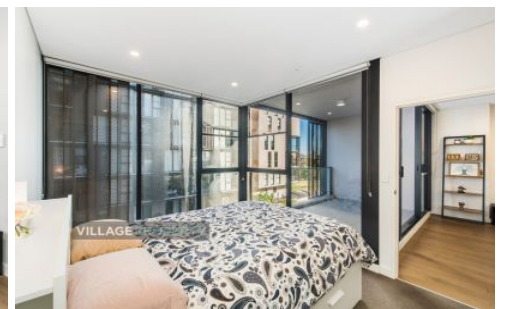

# VILLAGE PROPERTY

1210/8 Kingsborough Way Zetland NSW

2  2  1 

Available 19th September

Located in the heart of Green Square, this modern development 'The Reserve' offers superb city lifestyle with just minutes walk to Green Square Station with buses to Sydney CBD. Only minutes away from East Village shopping centre and abundance of cafes, restaurants and eateries all within walking distance at your convenience.

Lease Periods 6-12 Months. Pets at landlord's discretion.

Features:

- Open floorplan with timber flooring throughout living area
- Large carpet bedrooms with built-in wardrobes, master with ensuite

[For full version visit the website](https://www.villageproperty.com.au/lease/nsw/eastern-suburbs/zetland/residential/unit/8105824)