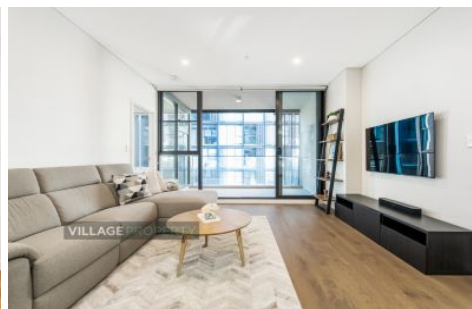

# VILLAGE PROPERTY

1210/8 Kingsborough Way Zetland NSW

2  2  1 

Available 19th September

Located in the heart of Green Square, this modern development 'The Reserve' offers superb city lifestyle with just minutes walk to Green Square Station with buses to Sydney CBD. Only minutes away from East Village shopping centre and abundance of cafes, restaurants and eateries all within walking distance at your convenience.

Lease Periods 6-12 Months. Pets at landlord's discretion.

Features:

- Open floorplan with timber flooring throughout living area
- Large carpet bedrooms with built-in wardrobes, master with ensuite

[For full version visit the website](https://www.villageproperty.com.au/lease/nsw/eastern-suburbs/zetland/residential/unit/8105824)