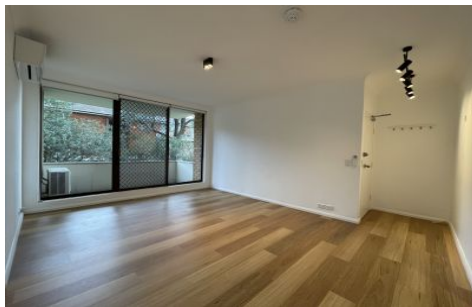

VILLAGE PROPERTY

11/5-9 Bay Road Russell Lea NSW

2  1  1 

Available NOW

This stunning residence will be the epitome of effortless low maintenance quality and timeless sophistication.

- Well configured with invitingly spacious modern interiors
- Well-proportioned open design with living and dining areas
- Easycare timber floors and air-conditioning
- In an immaculately maintained building
- A shared lock up garage