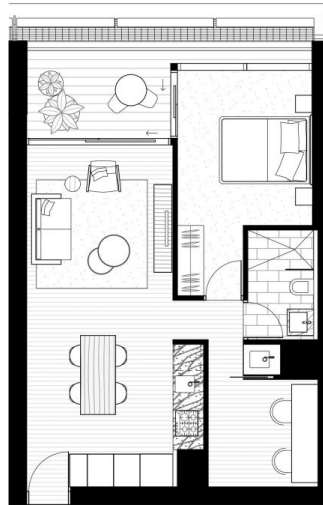

**YOUR
DIAMOND
IN THE
SKY**

Architecture by BVN DH
Interiors by Woods Bagot

1 Bedroom

Internal area 55 - 56 m²
External area 7 - 8 m²
Total 62 - 64 m²
Apartments
28.11, 30.11, 32.11, 35.11,
37.11, 39.11