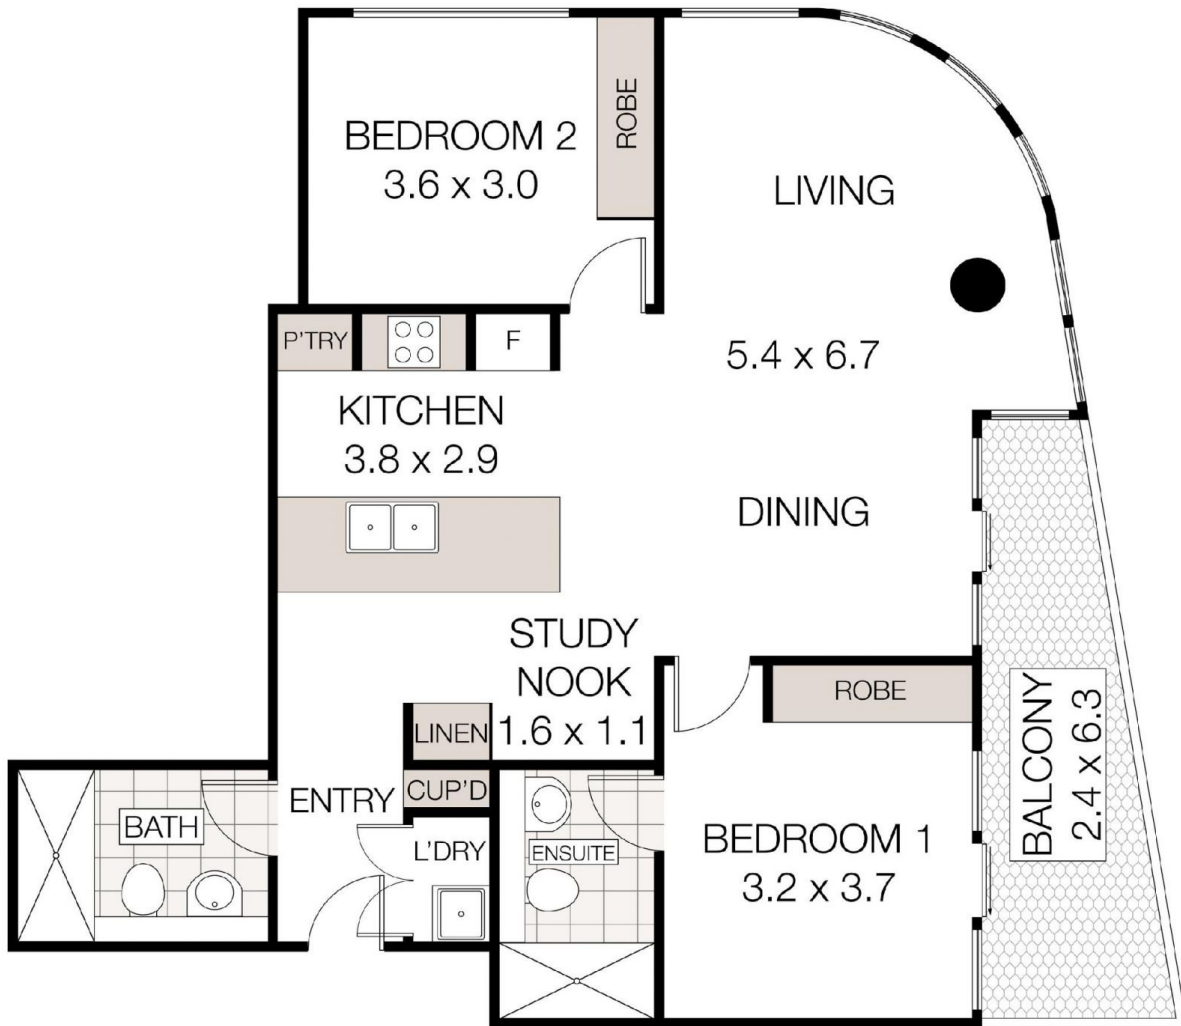

Thomas (Tom) Jones
1300 62 44 00

LEVEL SIX

601/1 Marshall Avenue, St Leonards

Disclaimer:
The information provided on this floor plan is shown for presentation purposes only and are not part of any legal document or title. They are subject to errors, omissions, inaccuracies and should not be used as a sole and accurate reference. Interested parties should make their own inquiries using independent sources.