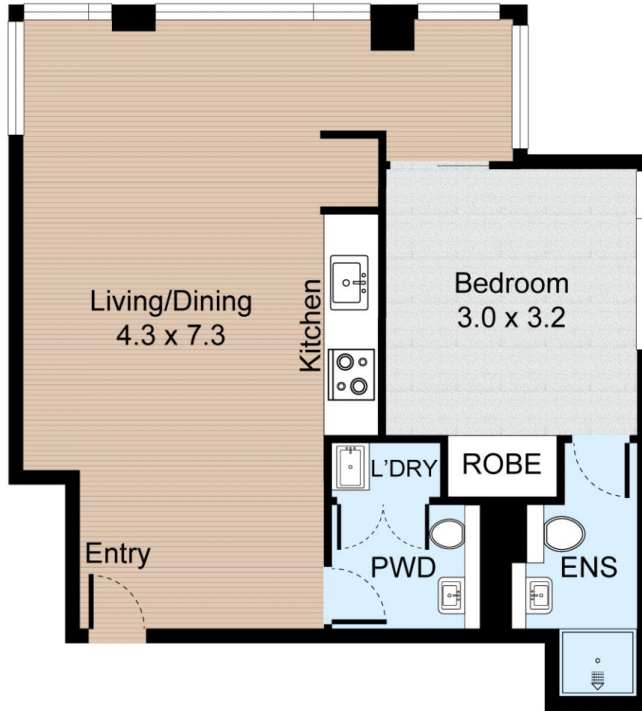

FLOOR PLAN

Unit 1006, 1A Lawson Square, Redfern

1 Bed 1.5 Bath