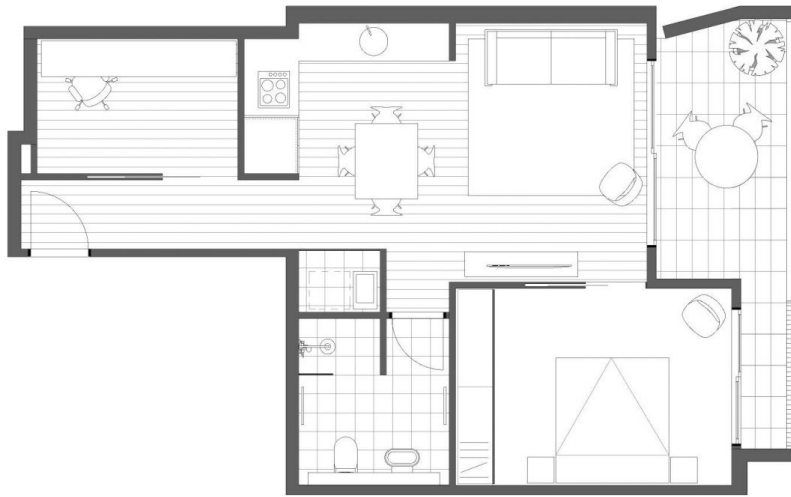

SOUL
LEVEL 2, 3, 4

205, 305, 405

---

1 Bedroom Plus Study

Internal area:	60m²
Balcony area:	12m²
Total:	72m²
Car space:	1

kindredmarrickville.com.au
1800 055 702

astute **CBRE**