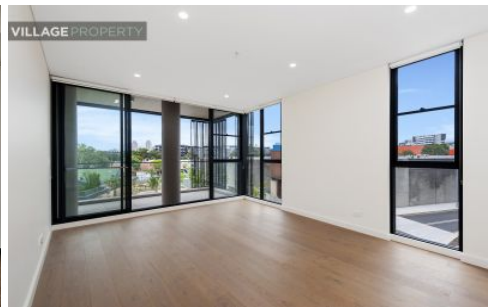

VILLAGE PROPERTY

VILLAGE PROPERTY

2201/6 Kingsborough Way Zetland NSW

2  2  1 

Available NOW

Located in the heart of Green Square, this modern development 'The Reserve' offers superb city lifestyle with just minutes walk to Green Square Station with buses to Sydney CBD. Only minutes away from East Village shopping centre and abundance of cafes, restaurants and eateries all within walking distance at your convenience.

Lease Periods 6-12 Months. Pets at landlord's discretion.

- Open floorplan with timber flooring throughout living area
- Large bedrooms with built-in wardrobes, master with ensuite
- Modern kitchen with gas cooking, stone benchtops and