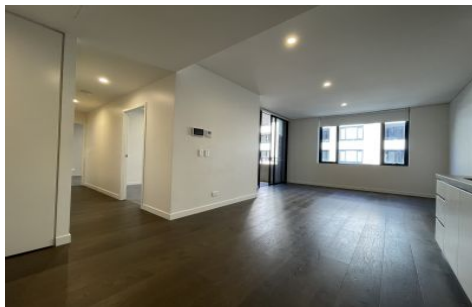

VILLAGE PROPERTY

206/11 Wentworth Street Glebe NSW

2  **2** 

Available from 6th September -

Situated in the vibrant and colourful heart of the Glebe precinct, the Westend Residences are the newest residential offering on Sydney's doorstep. Only moments from Sydney's CBD and surrounded by parks, shops and entertainment immerse yourself in newest urban abode.

Key Features:

- 2 X sizeable bedrooms, master with ensuite
- Built in Robes
- Modern Kitchen with smeg appliances
- Wooden Floors in living areas
- Extensive Balcony accessible from living and bedrooms
- Internal Storage